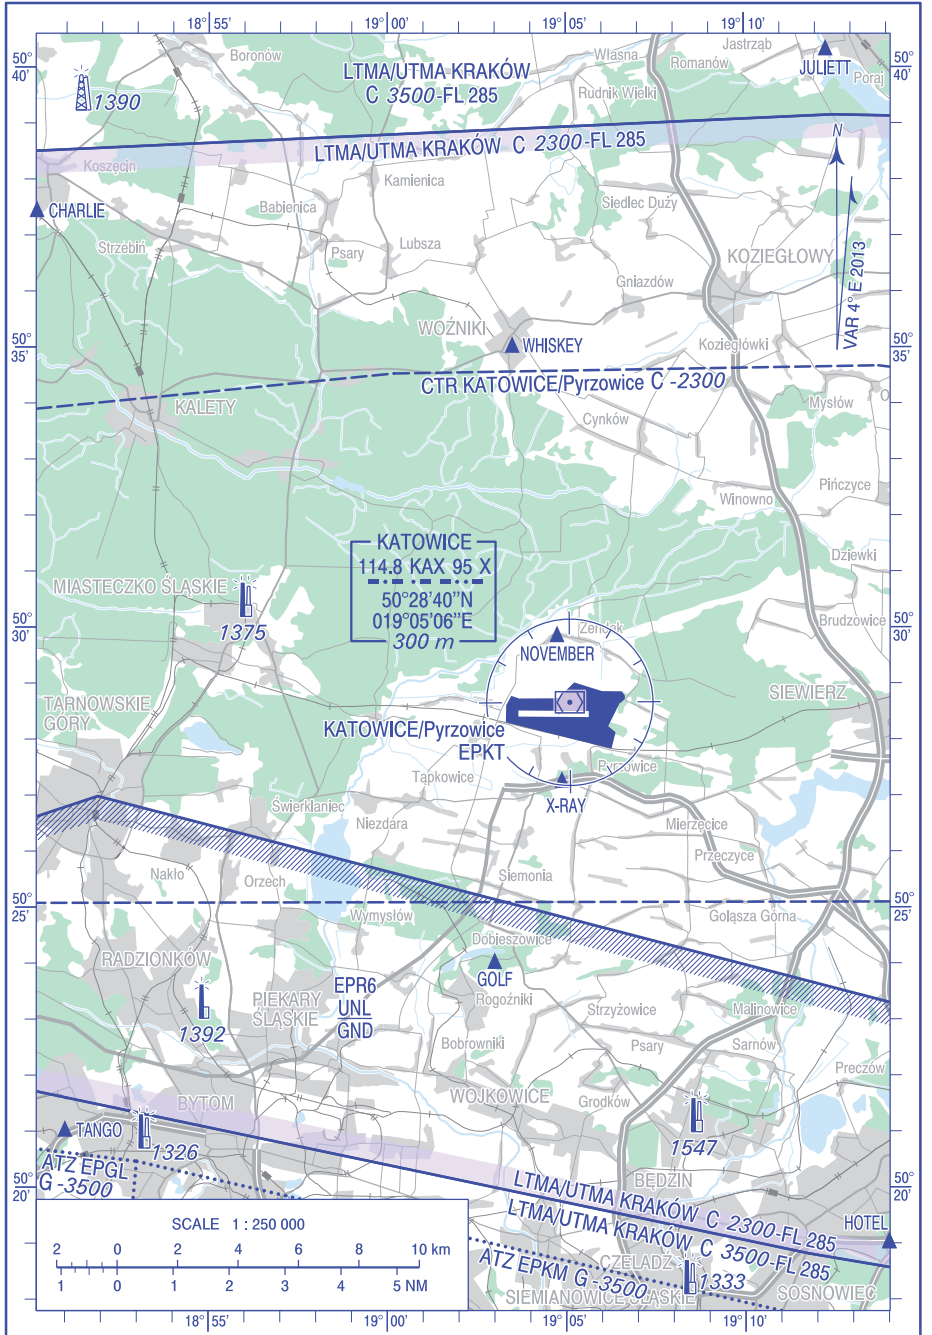

VISUAL  
OPERATION  
CHART

AD ELEV 1007 ft

FIS KRAKÓW INFORMATION 119.275

KATOWICE/Pyrzowice

Correction: X-RAY, AD ELEV changed.